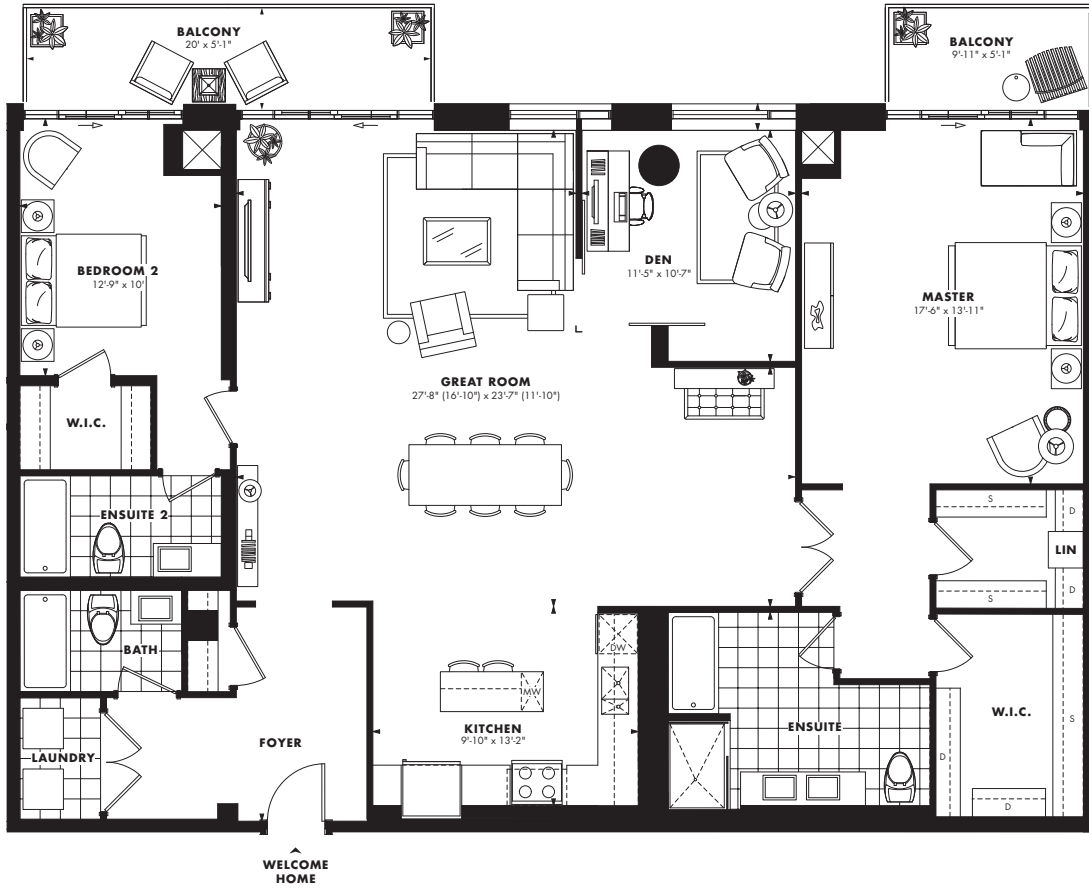

Westward 2 Bedroom + Den

Indoor Living - 1909 sq. ft.
Outdoor Living - 150 sq. ft.
Total Living - 2059 sq. ft.

MINTO BEECHWOOD

Specific floor information and location may vary between floors. Balcony and window conditions may vary by suite. Please see sales representative for complete details. Actual usable floor space may vary from the stated floor area. Specifications are subject to change without notice. Some features may vary by suite design. Furniture not included. E. & O. E. 0916